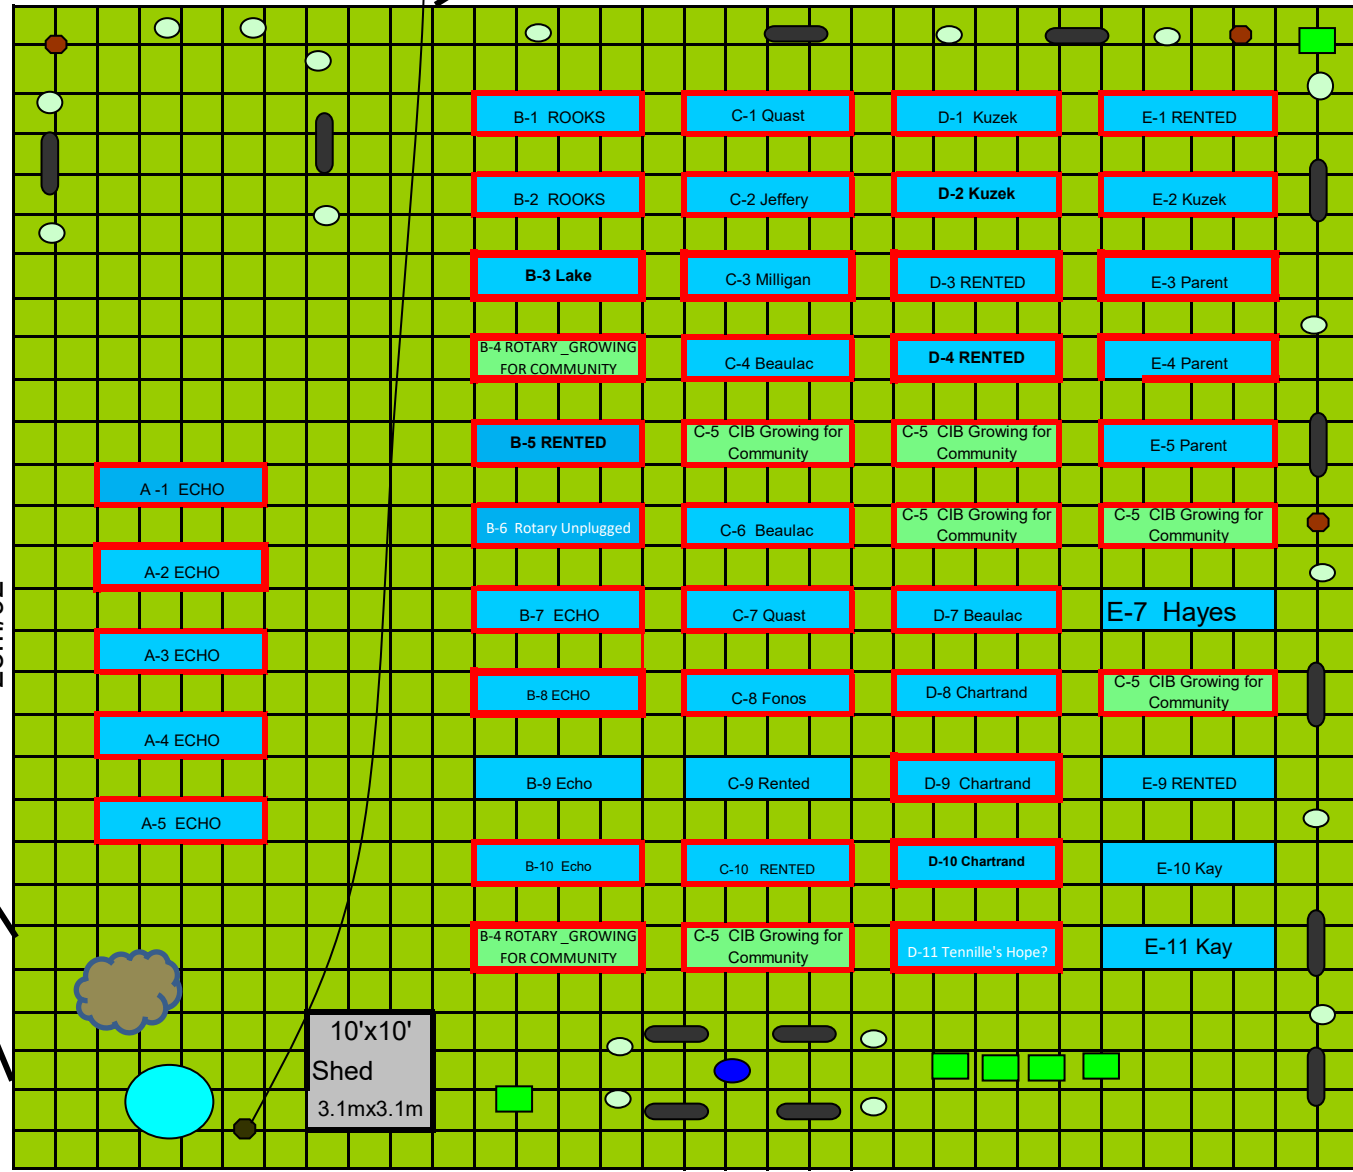

North

32m/105'

West

28m/92'

East

South

1m=3.280839895'

Entrance

10'x10'
Shed
3.1m x 3.1m

2024

as of April 2024

Plots are 12'longx3'widex18"high

49 Plots total

outlined = new box

Growing for Community

Open

2024 paid plots

- Vehicle Gate
- Man Gate
- Water Tank
- Rain Barrel
- Tree
- Bench
- Ornament
- Power pole/line
- Compost
- Black dirt